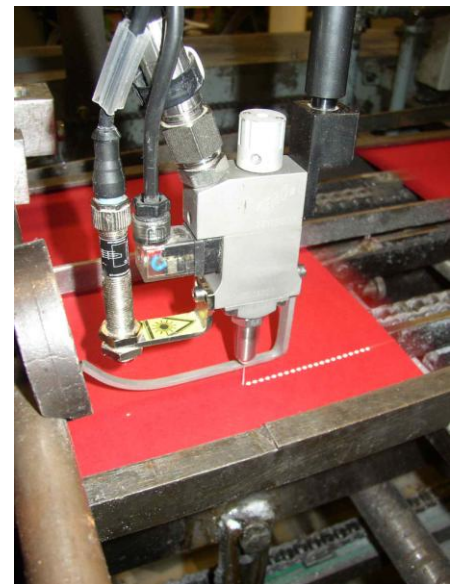

ERO
GLUING SYSTEMS

PPCTS

PPC Technologies & Solutions LLC
1092 Riverway Ct, Pewaukee WI 53072
P: +262 695 7536, F: +262 695 1178
www.ppcts.com/ero.htm info@ppcts.com